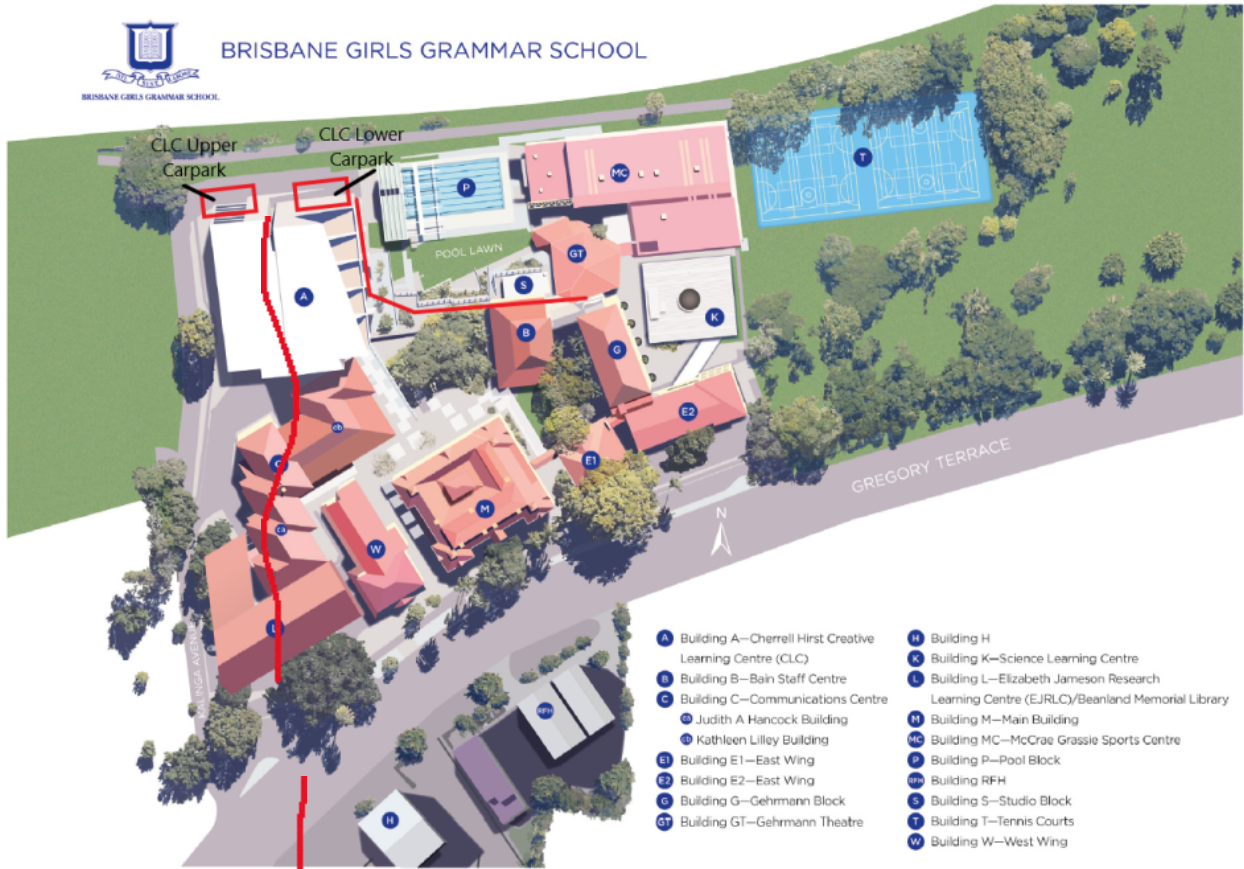

BRISBANE GIRLS GRAMMAR SCHOOL

Enter here from
Gregory Terrace

BGGs is opening two levels of its large **CLC carparks** on debating nights from 4.00 pm till 8.30 pm for debating parents who wish to (a) park and watch a debate or (b) park on site and collect their children after the debate, thus avoiding the limited space outside the school.

To get in to park or wait, drive down **KALINGA LANE** from the left-hand side of the school and drive down the hill to the bottom to access the (red square areas) carparks.

Debating is in G Block – follow the red line.